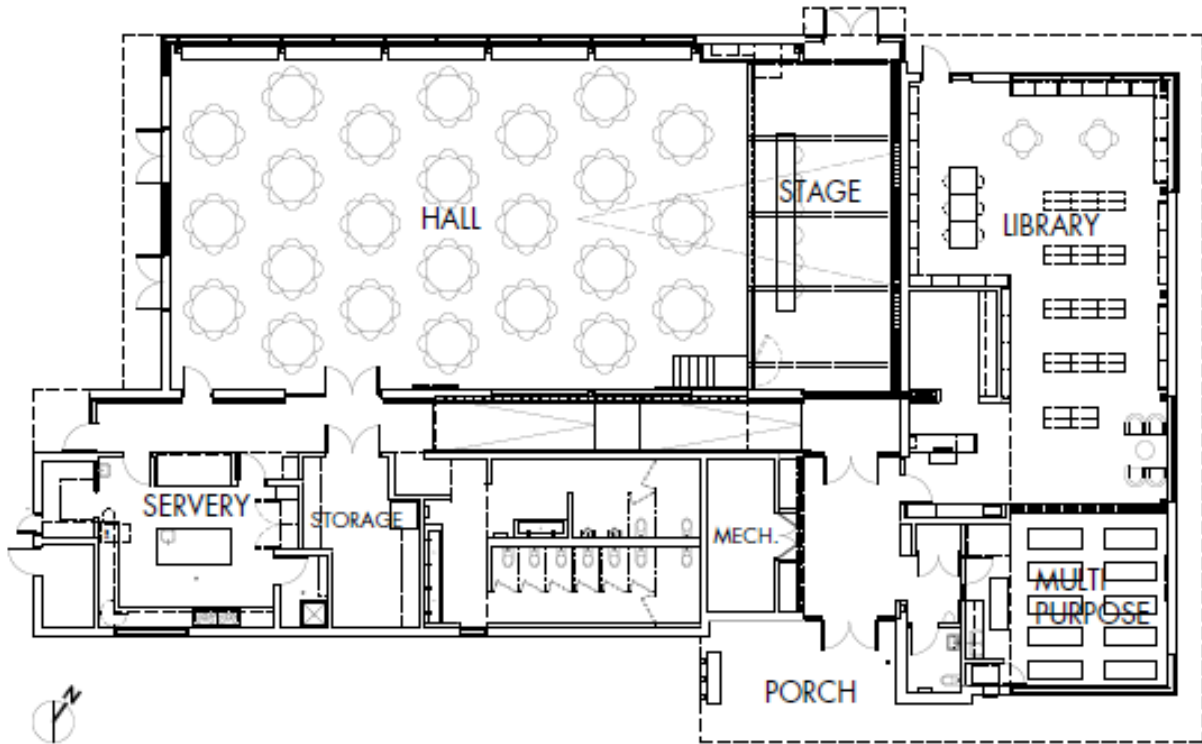

VILLAGE OF radium
hot springs

NEW COMMUNITY HALL

OPENING DATE: Late Spring 2018

ADDRESS: 4863 Stanley Street

BUILDING AREA: 732m² 7880 ft²

SPACE	FLOOR AREA		OCCUPANT LOAD
	m ²	ft ²	
Hall	234	2520	222 people
Stage	65	695	65 people
Library	98	1055	25 people
Multi-Purpose Room	45	485	20 people
Servery	45	485	3 people
Service/Support Spaces	245	2670	
Total	732	7880	335 people