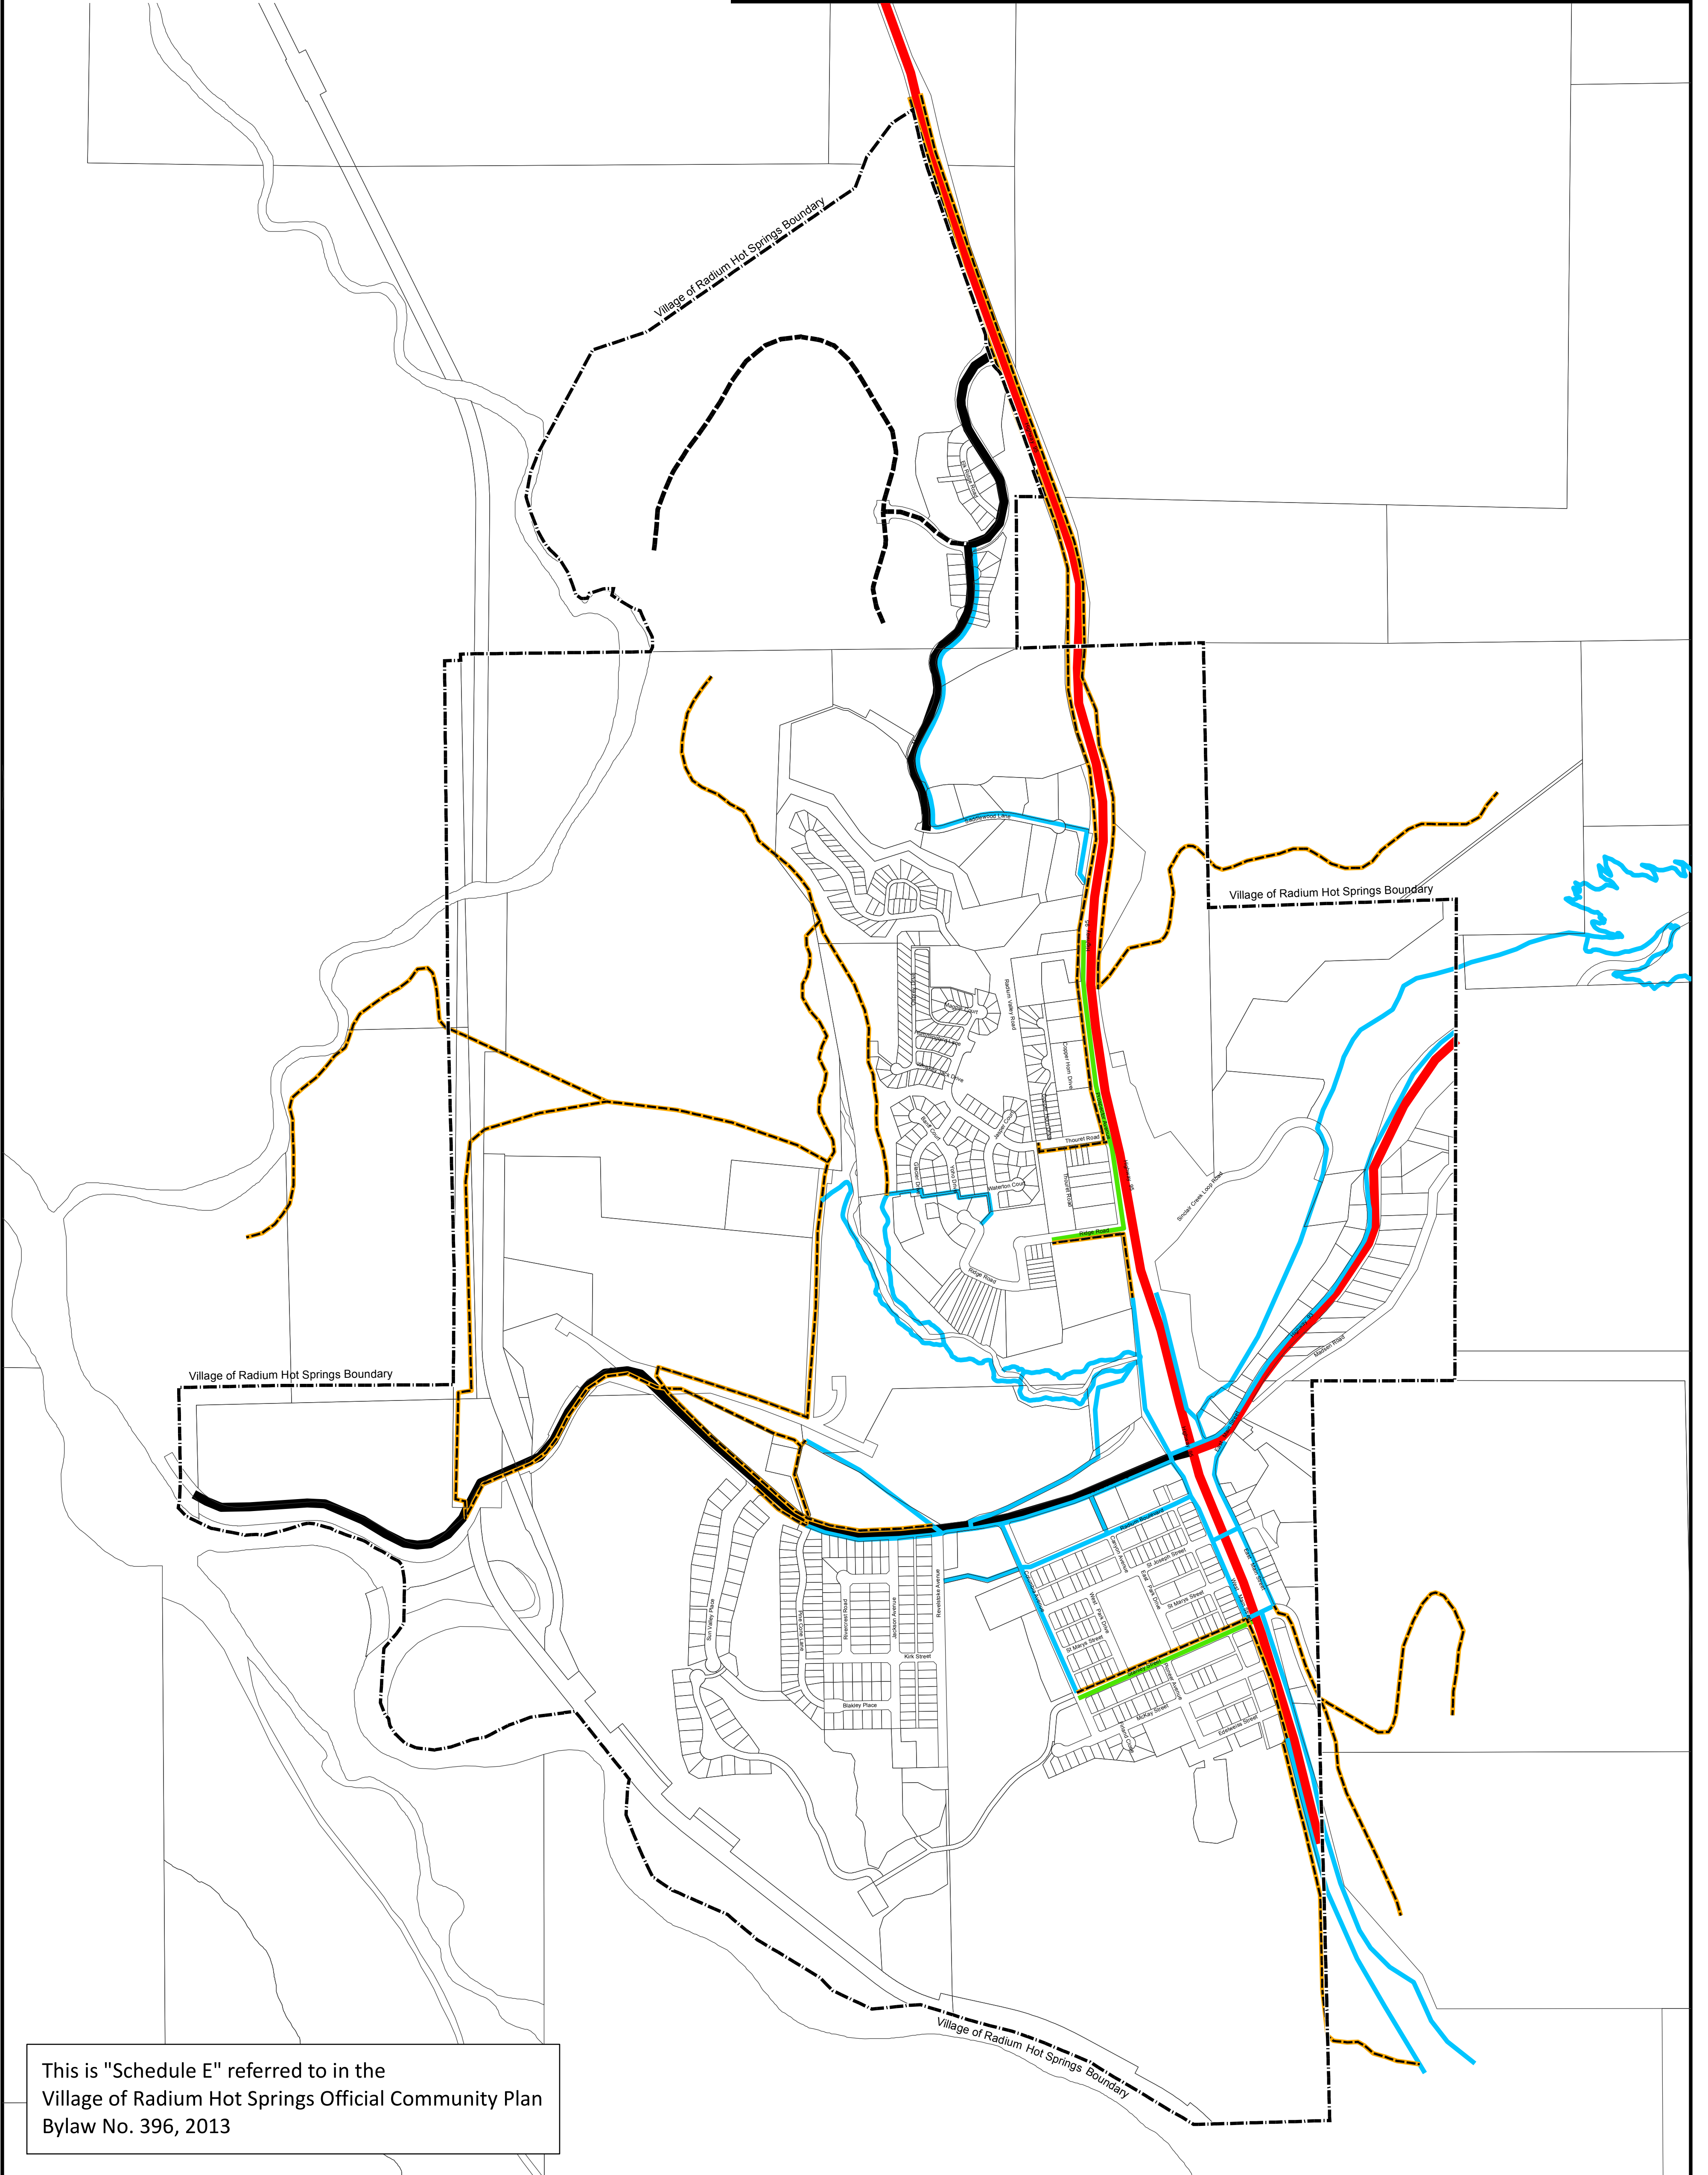

Village of Radium Hot Springs

Date Created: March, 2012

Official Community Plan Pathways and Roadways

Legend

- Existing Pathway
- - - Desired Pathway
- Highway
- Major Road
- - - Potential Future Road
- Urban Collector Road