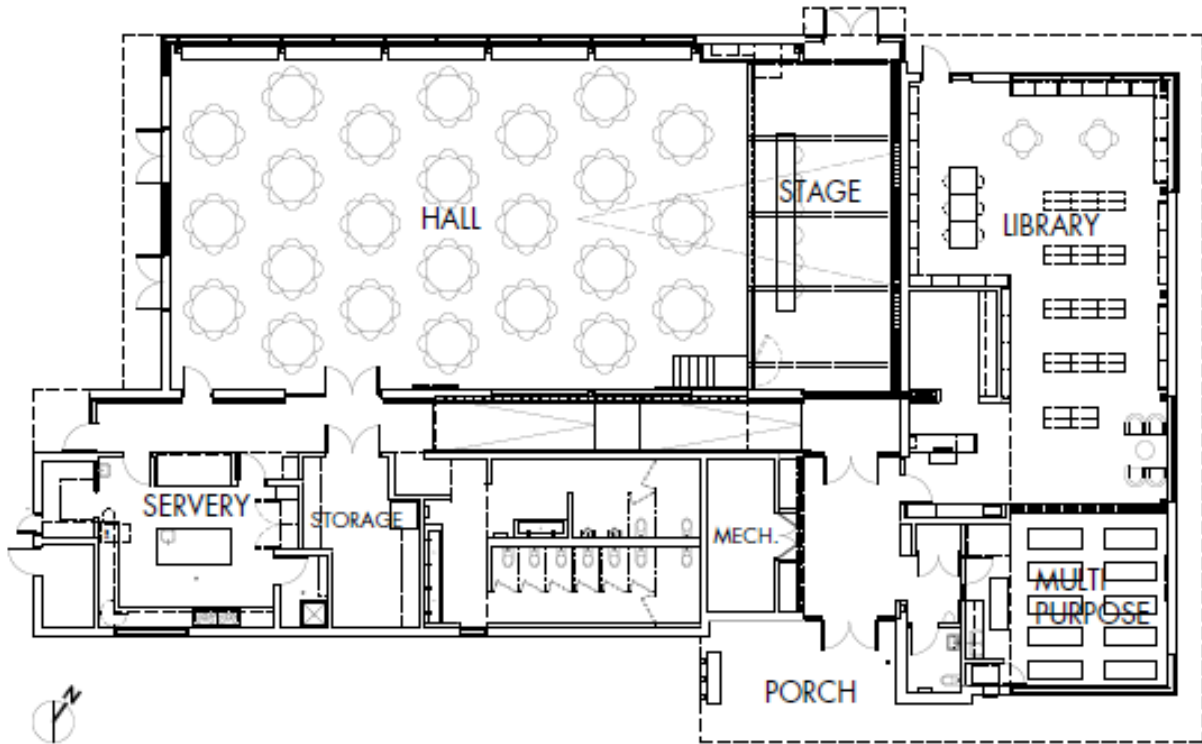

VILLAGE OF radium
hot springs

RADIUM HOT SPRINGS CENTRE

ADDRESS: 4863 Stanley Street
BUILDING AREA: 732m² 7880 ft²

SPACE	FLOOR AREA		Dimensions	OCCUPANT LOAD
	m ²	ft ²		
Hall	230	2472	64' x 39'	222 people
Stage	57	612	17' X 36'	65 people
Library	98	1055		25 people
Multi-Purpose Room	41	440	20' x 22'	20 people
Servery	37	400	21' x 19'	3 people
Service/Support Spaces	269	2901		
Total	732	7880		335 people